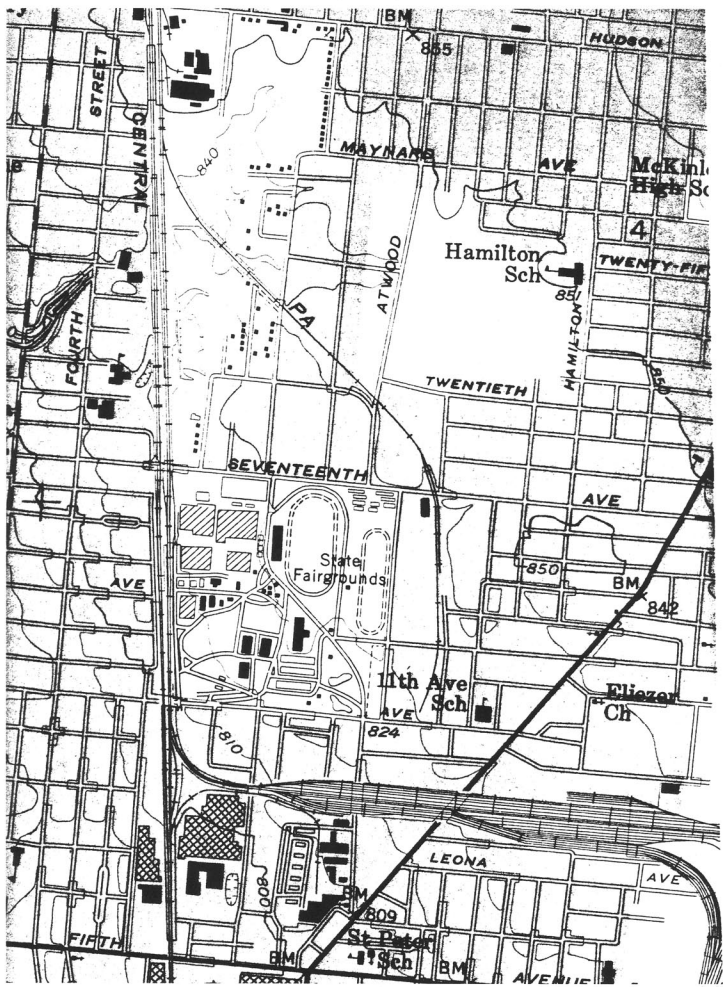

1137.5 feet south  
of center line of  
Mock Road or  
HUDSON STREET

1955

330

332

American Water Motor Co.  
Washing Machines MFG.

Scale of Feet.  
0 10 20 30 40 50 60 70 80 90 100

E. 11TH AV. 342 WOODWARD

346

349

Columbus, Ohio; 1921-1922 vol. 4, 1922; STREETS: Bonham Ave. [700-775]; Dow Ave. [700-775]; Eleventh Ave. E. [667-781]; Eleventh St. [1162-1310]; Essex Ave. [1312-1441]; Kingry [1422-1531]; Ninth N. [1301-1393]; Oxford [1344-1448]; Tenth [1312-1395]; Woodward Ave. [440-664] (Reel23-6656-00825.00)