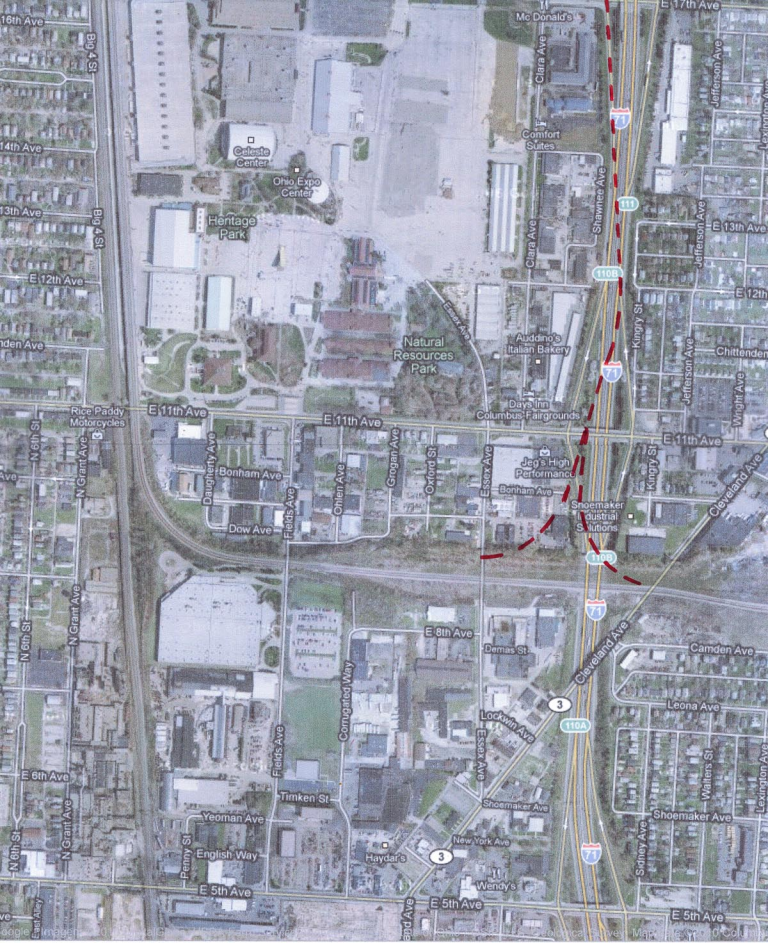

1137.5 feet south  
of center line of  
Mock Road or  
HUDSON STREET

1955

330

332

American Water Motor Co.  
Washing Machines MFG.

Scale of Feet.  
0 10 20 30 40 50 60 70 80 90 100

E. 11TH AV. 342 WOODWARD

346

349

Columbus, Ohio; 1921-1922 vol. 4, 1922; STREETS: Bonham Ave. [700-775]; Dow Ave. [700-775]; Eleventh Ave. E. [667-781]; Eleventh St. [1162-1310]; Essex Ave. [1312-1441]; Kingry [1422-1531]; Ninth N. [1301-1393]; Oxford [1344-1448]; Tenth [1312-1395]; Woodward Ave. [440-664] (Reel23-6656-00825.00)