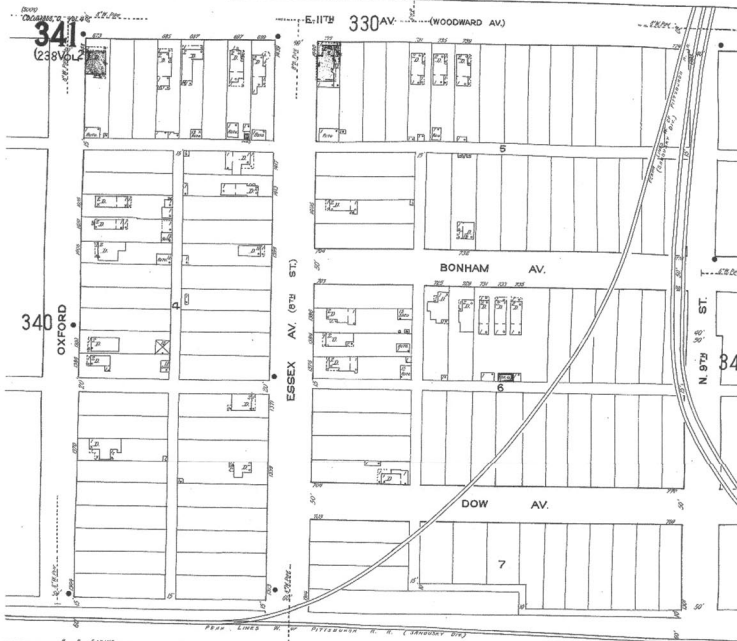

1137.5 feet south  
of center line of  
Mock Road or  
HUDSON STREET

1955

330

332

American Water Motor Co.  
Washing Machines MFG.

Scale of Feet.  
0 10 20 30 40 50 60 70 80 90 100

E. 11TH AV. 342 WOODWARD

346

349

Columbus, Ohio; 1921-1922 vol. 4, 1922; STREETS: Bonham Ave. [700-775]; Dow Ave. [700-775]; Eleventh Ave. E. [667-781]; Eleventh St. [1162-1310]; Essex Ave. [1312-1441]; Kingry [1422-1531]; Ninth N. [1301-1393]; Oxford [1344-1448]; Tenth [1312-1395]; Woodward Ave. [440-664] (Reel23-6656-00825.00)